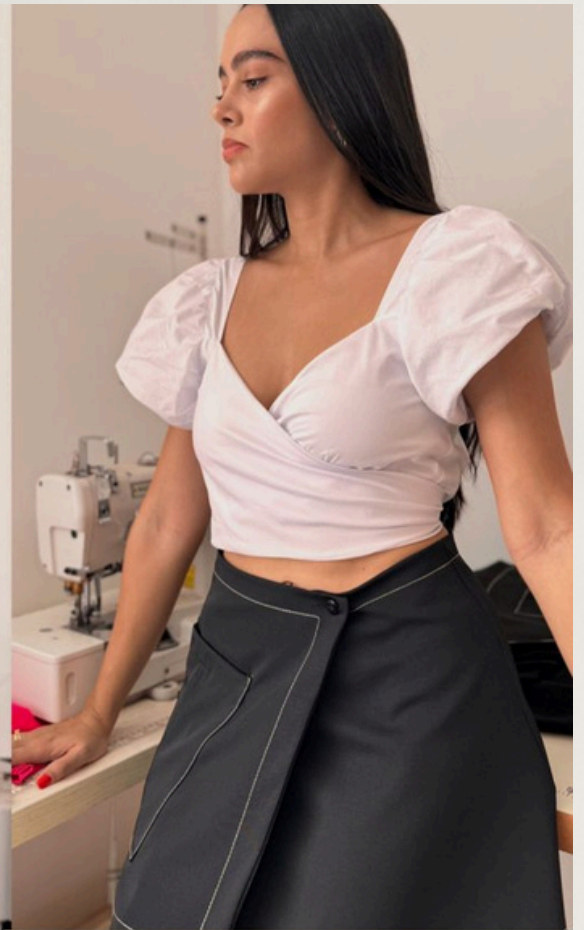

SUSAN

$30.000