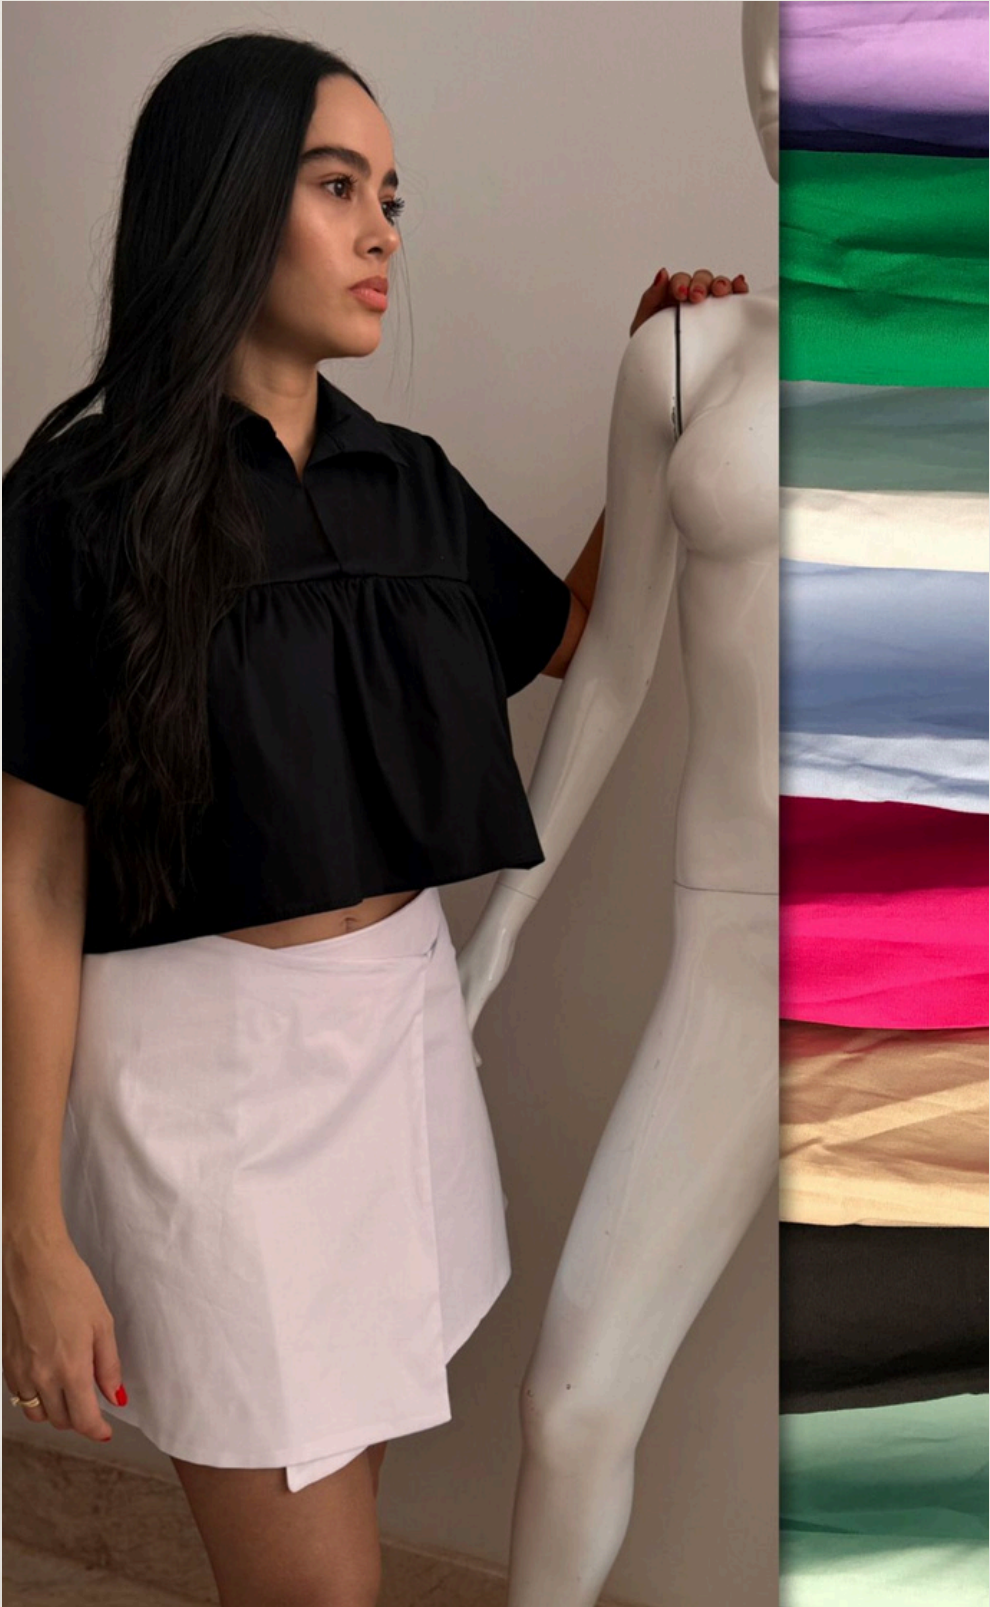

LUCIANA

$25.000